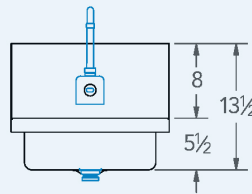

#### Bowl (Lg x Wd x Dp)

14" x 10" x 5"

#### Overall (Lg x Wd)

17" x 15 1/2"