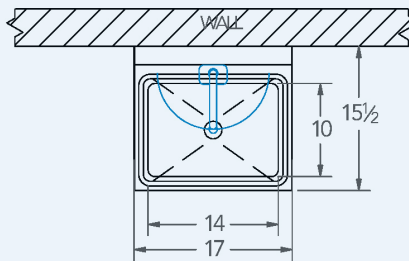

#### Bowl (Lg x Wd x Dp)

14" x 10" x 5"

#### Overall (Lg x Wd)

17" x 15 1/2"

#### Additional Features

- 16 gauge stainless steel
- Coved corners
- NSF approved
- Die formed edge
- O.A. 17" x 15 1/2" w/ wall faucet
- O.A. 17" x 17 1/2" w/ deck faucet
- 14" x 10" x 5" deep
- Includes faucet, drain and wall bracket
- Thermostatic mixing valve w/ sensor models
- 10 year warranty
- Made in Texas