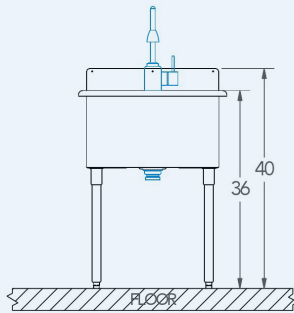

Medina

Model # LT.148.210

Utility Sink

Bowl (Lg x Wd x Dp)

24" x 18" x 14"

Overall (Lg x Wd)

27" x 23"

Faucet

Deck mounted, Pull down sprayer

Compartments

Single compartment

Material

16 gauge, stainless steel

Faucet Holes

1-1/2" Dia

Drain

3-1/2" Dia Opening

Included:

Matched Faucet

Basket Drain(s)

Additional Features

- Pull down sprayer faucet included
- 16 gauge stainless steel
- 4" backsplash
- 14" deep
- D 3 - 1/2" drain opening
- Sanitary rolled rim
- Stainless steel legs
- Adjustable bullet feet
- 10 year warranty
- Made in Texas