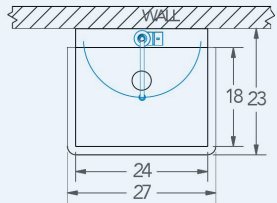

Medina

Model # LT.148.210

Utility Sink

Bowl (Lg x Wd x Dp)

24" x 18" x 14"

Overall (Lg x Wd)

27" x 23"

Faucet

Deck mounted, Pull down sprayer

Compartments

Single compartment

Material

16 gauge, stainless steel

Faucet Holes

1-1/2" Dia

Drain

3-1/2" Dia Opening

Included:

Matched Faucet

Basket Drain(s)

Additional Features

- Pull down sprayer faucet included
- 16 gauge stainless steel
- 4" backsplash
- 14" deep
- D 3 - 1/2" drain opening
- Sanitary rolled rim
- Stainless steel legs
- Adjustable bullet feet
- 10 year warranty
- Made in Texas