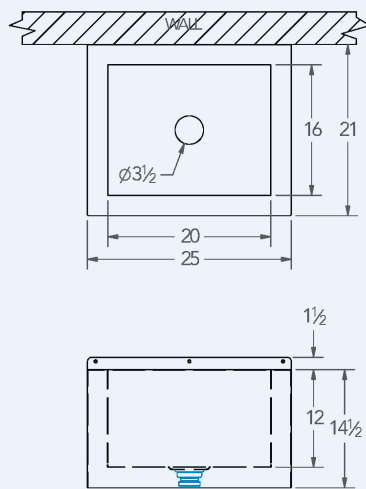

### Bowl (Lg x Wd x Dp)

20" x 16" x 12"

### Overall (Lg x Wd x Ht)

25" x 21" x 14"

### Drain

3 1/2" Dia Opening