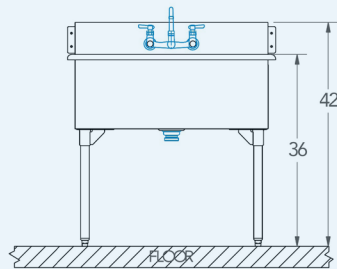

Wichita

Model # WC.191.00

1-Compartment Industrial Sink

Bowl (Lg x Wd x Dp)
36" x 21" x 14"

Drainboard
Left: 0"
Right: 0"

Overall (Lg x Wd x Ht)
39" x 24 1/2" x 42"

Material
14 gauge, stainless steel

Faucet Holes
1-1/8" Dia 8" Centers

Drain
3-1/2" Dia Opening

Included:

Matched Faucet

Basket Drain(s)

Install Kit

Additional Features

- 14 gauge stainless steel
- 12 gauge partition(s)
- 14" deep to sink rim
- Robust retro styling
- Stainless steel legs & feet
- 1-1/2" sanitary rolled-rim
- D 3-1/2" recessed drain opening
- Integrated security flange
- Specification grade hardware included
- 10-year warranty
- Made in Texas