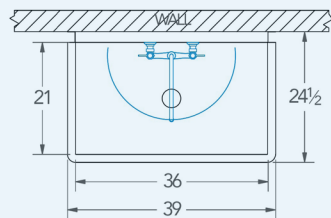

Wichita

Model # WC.191.00

1-Compartment Industrial Sink

Bowl (Lg x Wd x Dp)
36" x 21" x 14"

Drainboard
Left: 0"
Right: 0"

Overall (Lg x Wd x Ht)
39" x 24 1/2" x 42"

Material
14 gauge, stainless steel

Faucet Holes
1-1/8" Dia 8" Centers

Drain
3-1/2" Dia Opening

Included:

Matched Faucet

Basket Drain(s)

Install Kit

Additional Features

- 14 gauge stainless steel
- 12 gauge partition(s)
- 14" deep to sink rim
- Robust retro styling
- Stainless steel legs & feet
- 1-1/2" sanitary rolled-rim
- D 3-1/2" recessed drain opening
- Integrated security flange
- Specification grade hardware included
- 10-year warranty
- Made in Texas